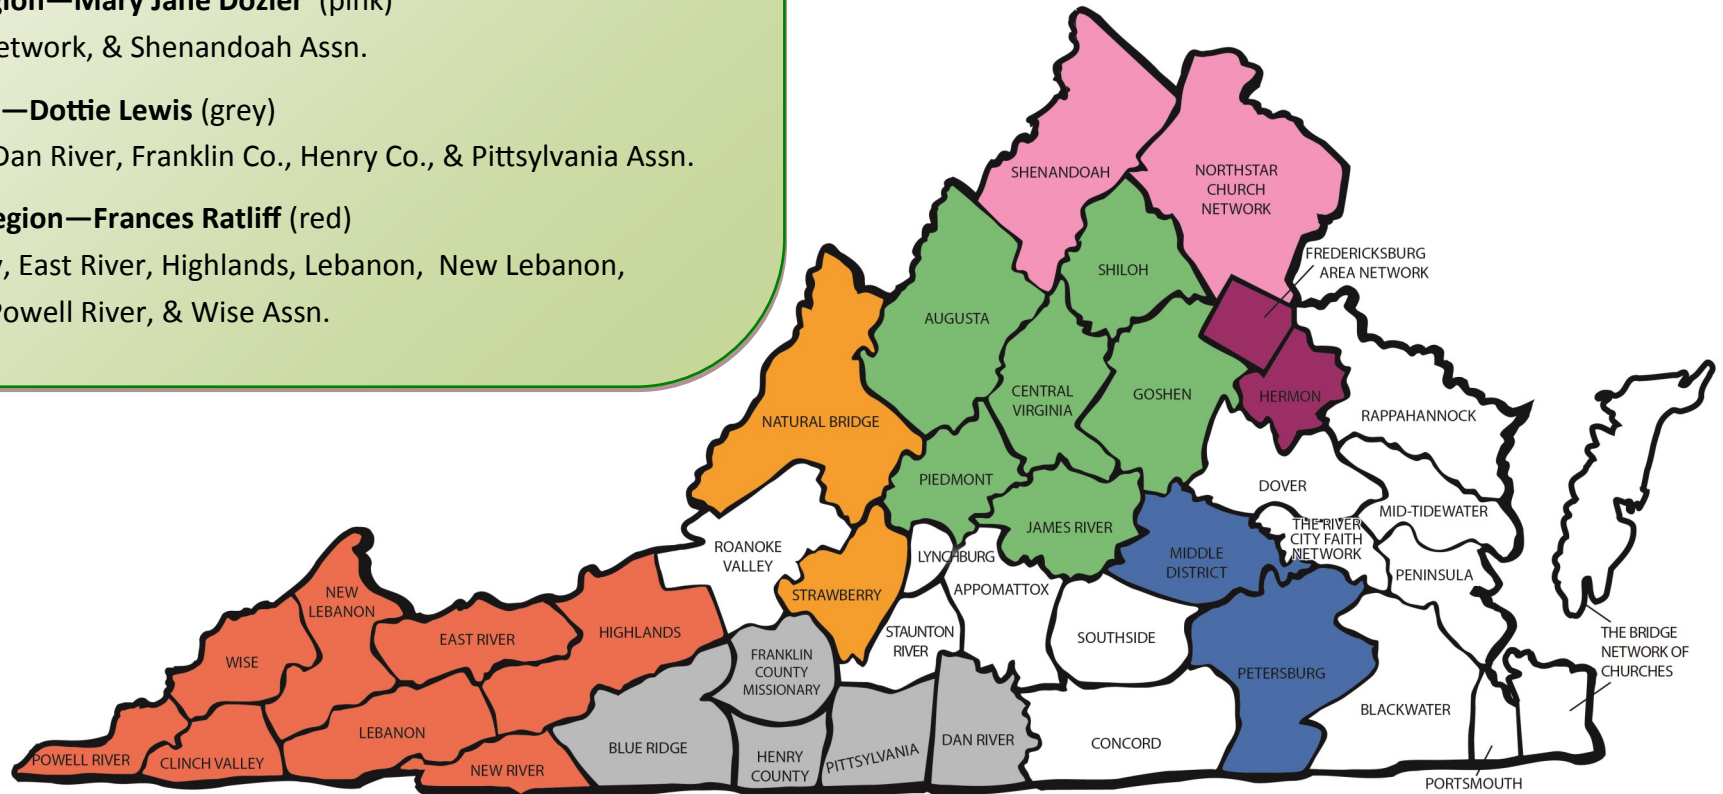

Virginia Church Library Association Regional Library Advisors—2018

Central Region—Toni Everard (green)

Augusta, Central, Goshen, James River, Piedmont, & Shiloh Assn.

Fredericksburg Region—Barbara Robison (purple)

Fredericksburg Network, & Hermon Assn.

Middle South Region—Jewel Barger (dark blue)

Middle District & Petersburg Assn.

Natural Bridge Region—Barbara Slough (orange)

Natural Bridge & Strawberry Assn.

Northern Region—Mary Jane Dozier (pink)

NorthStar Network, & Shenandoah Assn.

South Region—Dottie Lewis (grey)

Blue Ridge, Dan River, Franklin Co., Henry Co., & Pittsylvania Assn.

Southwest Region—Frances Ratliff (red)

Clinch Valley, East River, Highlands, Lebanon, New Lebanon, New River, Powell River, & Wise Assn.

Association Advisors needed in Appomattox, Blackwater, Concord, Dover, Lynchburg, Mid-Tidewater, Peninsula, Portsmouth, Rappahannock, Roanoke Valley, Southside, Staunton River, The Bridge Network, and Richmond/The River City Faith Network